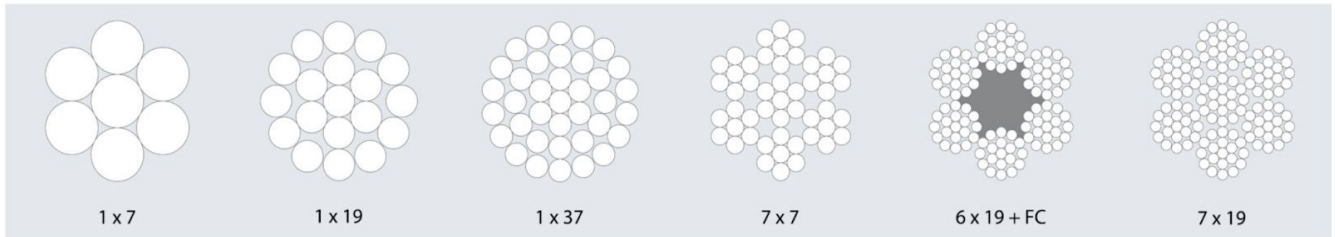

1. CHOOSE THE STRAND OR WIRE ROPE

A large selection of:

- materials (galvanized, zinc-aluminium or stainless steel);
- constructions (spiral or wire ropes);
- diameters.

2. CHOOSE THE COATING

You can sort out from several materials with specific properties, thicknesses and colours. We list below just some of our main products. Thanks to our multisectorial know-how we can create the right solution for your needs.