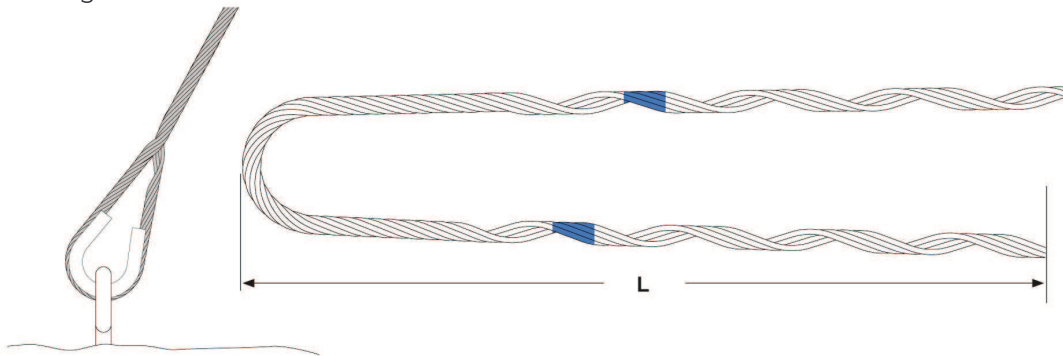

PREFORMED PRODUCTS AGRICULTURE

ANCHORING DEAD-ENDS

Ground anchoring

Cimatech by PLP

Wire rope diam. mm	Length mm	Color	Quantity pcs/box
5,00	520		200
6,00	650		100
7,00	660		100
8,00	730		75

*Color identifying size and positioning

ADVANTAGES

- Quick and easy to install
- No tools
- Saving on wire rope consumption
- For any wire rope construction (1×7, 1×19 , 7×7)
- High protection against corrosion
- 100% breaking load of the wire rope