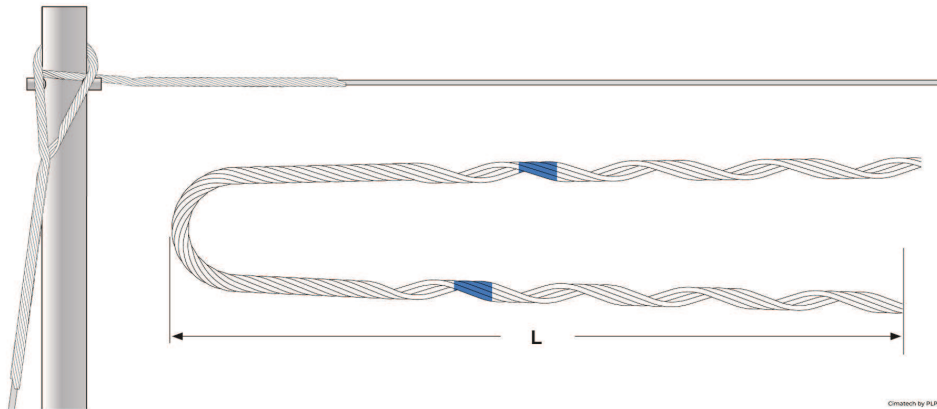

PREFORMED PRODUCTS AGRICULTURE

DEAD ENDS FOR POLES

- To join poles to the anchoring systems
- Horizontal installations

Wire rope diam. mm	Pole section	Color	Length mm	Quantity pcs/box
6,00	9x9/8x12		850	100
7,00	9x9/8x12		820	100
8,00	9x9/8x12		1000	75

*Color identifying size and positioning

ADVANTAGES

- Quick and easy to install
- No tools
- Saving on the wire rope consumption
- For any wire ropes constructions (1x7, 1x19, 7x7)
- High protection against corrosion
- 100% breaking load of the wire rope/cable

CURRENT SOLUTION

FGC SOLUTION

PREFORMED PRODUCTS AGRICULTURE

DOUBLE WRAP DEAD-ENDS FOR POLES

Option without using brackets on the poles:

Wire rope diam. mm	Color	Length mm	Quantity pcs/box
6,00		1230	40
7,00		1110	40
8,00		1200	40