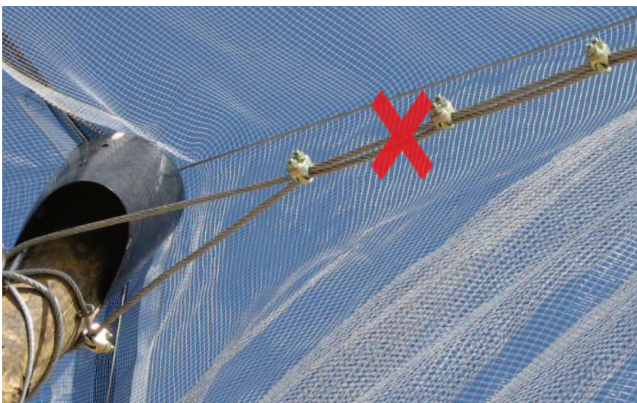

PREFORMED PRODUCTS AGRICULTURE

DEAD ENDS FOR POLES

- To join poles to the anchoring systems
- Horizontal installations

Wire rope diam. mm	Pole section	Color	Length mm	Quantity pcs/box
6,00	9x9/8x12		850	100
7,00	9x9/8x12		820	100
8,00	9x9/8x12		1000	75

*Color identifying size and positioning

ADVANTAGES

- Quick and easy to install
- No tools
- Saving on the wire rope consumption
- For any wire ropes constructions (1x7, 1x19, 7x7)
- High protection against corrosion
- 100% breaking load of the wire rope/cable

CURRENT SOLUTION

FGC SOLUTION

PREFORMED PRODUCTS AGRICULTURE

DOUBLE WRAP DEAD-ENDS FOR POLES

Option without using brackets on the poles:

Wire rope diam. mm	Color	Length mm	Quantity pcs/box
6,00		1230	40
7,00		1110	40
8,00		1200	40