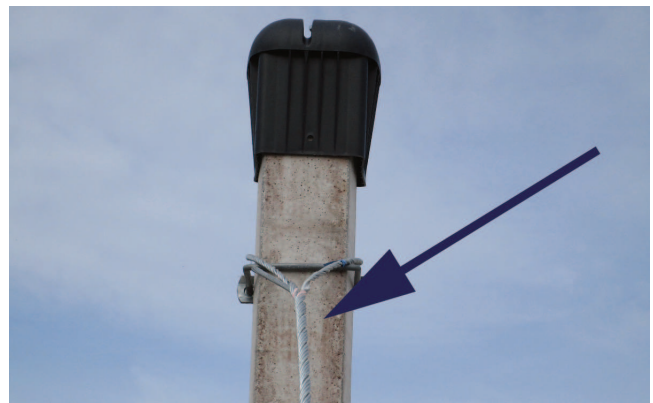

*Color identifying size and positioning

ADVANTAGES

- Quick and easy to install
- No tools
- Saving on the wire rope consumption
- For any wire ropes constructions (1x7, 1x19, 7x7)
- High protection against corrosion
- 100% breaking load of the wire rope/cable

CURRENT SOLUTION

FGC SOLUTION

PREFORMED PRODUCTS AGRICULTURE

DOUBLE WRAP DEAD-ENDS FOR POLES

Option without using brackets on the poles:

Wire rope diam. mm	Color	Length mm	Quantity pcs/box
6,00		1230	40
7,00		1110	40
8,00		1200	40