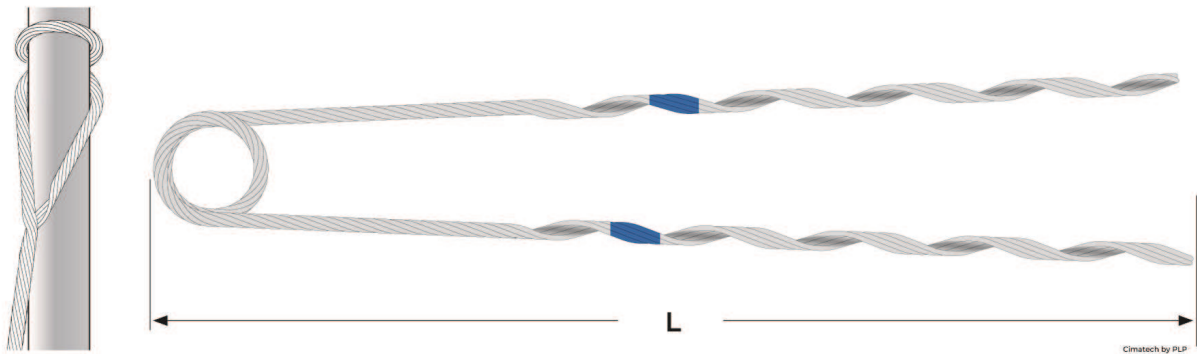

*Color identifying size and positioning

ADVANTAGES

- Quick and easy to install
- No tools
- Saving on the wire rope consumption
- For any wire ropes constructions (1x7, 1x19, 7x7)
- High protection against corrosion
- 100% breaking load of the wire rope/cable

CURRENT SOLUTION

FGC SOLUTION

PREFORMED PRODUCTS AGRICULTURE

DOUBLE WRAP DEAD-ENDS FOR POLES

Option without using brackets on the poles:

Wire rope diam. mm	Color	Length mm	Quantity pcs/box
6,00		1230	40
7,00		1110	40
8,00		1200	40

*Color identifying size and positioning

CURRENT SOLUTION

FGC SOLUTION