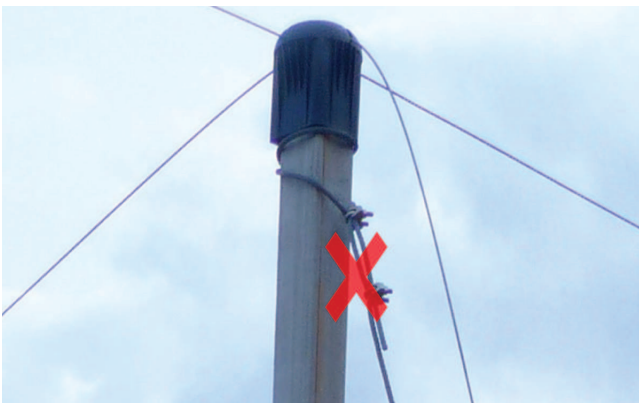

CURRENT SOLUTION