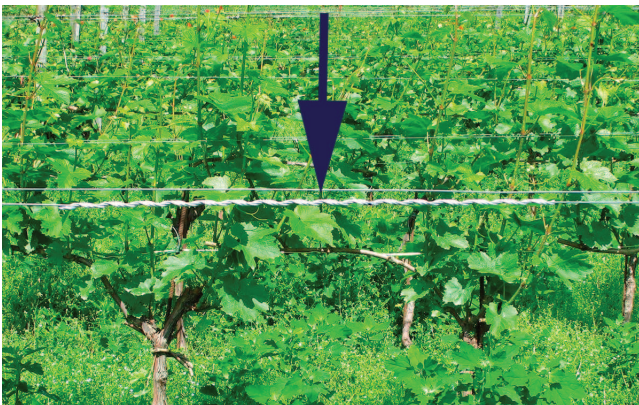

PREFORMED PRODUCTS

AGRICULTURE

SPLICES FOR STEEL WIRES FOR VINEYARDS END-TO-END

To join wires in case of:

- breaking of the wire during the pruning
- at the end or beginning of a new coil/reel

Climatech by PUP

*Color identifying size and positioning

ADVANTAGES

- Quick and easy to install
- No tools
- Saving on wire consumption
- High protection against corrosion

WIRE BREAK

FGC SOLUTION

1 PREFORMED UNIT

2 PREFORMED UNITS