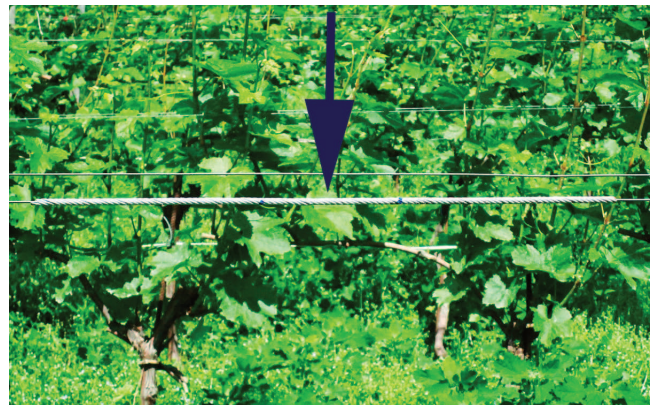

PREFORMED PRODUCTS

AGRICULTURE

SPLICES FOR STEEL WIRES FOR VINEYARDS END-TO-END

To join wires in case of:

- breaking of the wire during the pruning
- at the end or beginning of a new coil/reel

Climatech by PUP

*Color identifying size and positioning

ADVANTAGES

- Quick and easy to install
- No tools
- Saving on wire consumption
- High protection against corrosion

WIRE BREAK

FGC SOLUTION

1 PREFORMED UNIT

2 PREFORMED UNITS